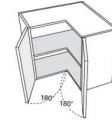

SIZE LIST

EURO TECH PORTAL

WALL CABINETS

D 13"

H 18"
H 24"
W 12" 18"

W 24" 30" 36"
W 24" 30" 36"

H 30"
H 36"
H 42"
6" 9" 12" 18" 24"

24" 30" 36"
24" 30" 36"
24" 30" 36"

W 27"
W 27"
W 27"

27" x 27"
27" x 27"
27" x 27"

BASE CABINETS

D 24"

H 30"

6" 9" 12" 18" 24"

24" 27"
30" 36" 42"

6" 9" 12" 18"

12" 18" 24"

24" 30" 36"

12" 18"
24" 30" 36"

18" 24"
30" 36"

24" 30" 36"

D 27" 39" 42" 48"

39" x 39"

BASE CABINETS FOR SINK

D 24"

H 30"

18" 24"

24" 30" 36" 42"

COLUMNS

D 24"

H 84"

H 92"